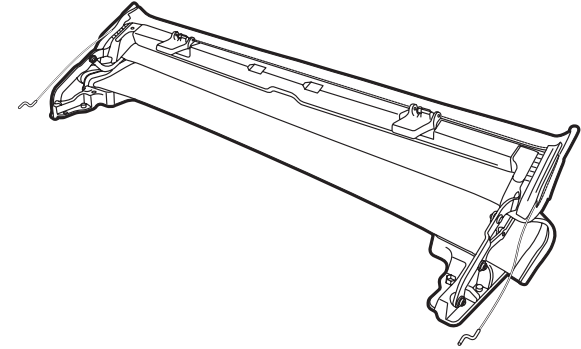

# Installation Instructions Sunrider for Hardtop

Vehicle Application:  
Jeep® Wrangler JL 2 Door and 4 Door 2018-current  
Jeep® Gladiator 2018-current  
Part Number 52454

## Parts List

Door Rail - Passenger Side  
Part #577.20  
Qty. 1

Door Rail - Driver Side  
Part #577.21  
Qty. 1

Header / Deck Assembly

Flanged Button-Head  
Screw M8x20  
Part #573.09  
Qty. 6

Flanged Button-Head  
Screw M8x80  
Part #532.23  
Qty. 4