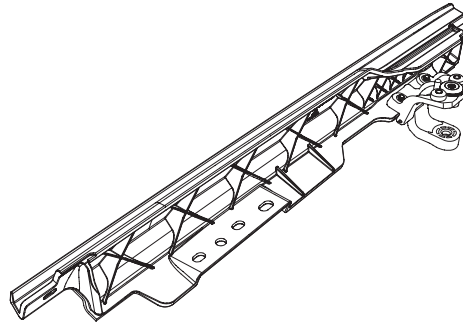

# Installation Instructions Sunrider for Hardtop

Vehicle Application:  
Jeep® Wrangler JL 2 Door and 4 Door 2018-current  
Jeep® Gladiator 2018-current  
Part Number 52454

## Parts List

Door Rail - Passenger Side  
Part #577.20  
Qty. 1

Door Rail - Driver Side  
Part #577.21  
Qty. 1

Header / Deck Assembly

Flanged Button-Head  
Screw M8x20  
Part #573.09  
Qty. 6

Flanged Button-Head  
Screw M8x80  
Part #532.23  
Qty. 4

Bolt Spacer Bezel  
Part #574.05  
Qty. 2

Rear Clamp  
Part #573.01  
Qty. 1

Sunrider Tie-Down Straps  
Part #410.42  
Qty. 2