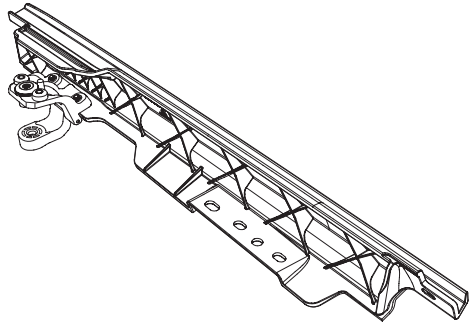

# Installation Instructions Sunrider for Hardtop

Vehicle Application:  
Jeep® Wrangler JL 2 Door and 4 Door 2018-current  
Jeep® Gladiator 2018-current  
Part Number 52454

## Parts List

Door Rail - Passenger Side  
Part #577.20  
Qty. 1

Door Rail - Driver Side  
Part #577.21  
Qty. 1

Header / Deck Assembly

Flanged Button-Head  
Screw M8x20  
Part #573.09  
Qty. 6

Flanged Button-Head  
Screw M8x80  
Part #532.23  
Qty. 4

Bolt Spacer Bezel  
Part #574.05  
Qty. 2

Rear Clamp  
Part #573.01  
Qty. 1

Sunrider Tie-Down Straps  
Part #410.42  
Qty. 2